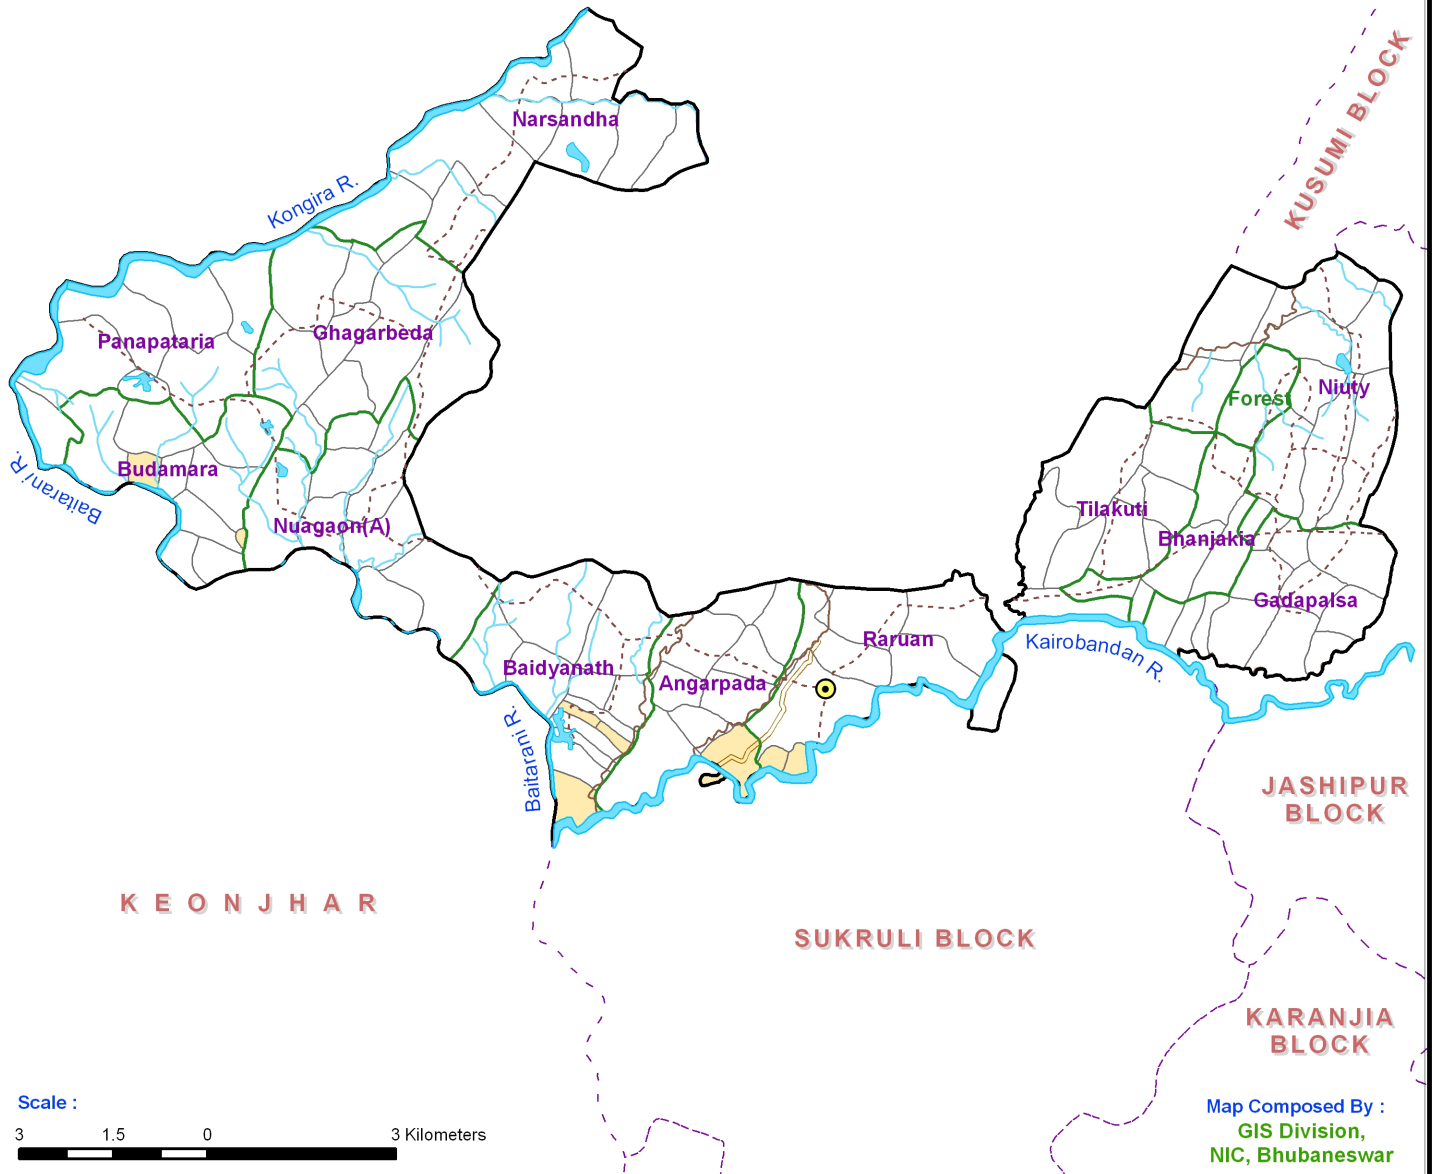

RARUAN BLOCK MAYURBHANJ DISTRICT

J H A R K H A N D

Map Composed By :
GIS Division,
NIC, Bhubaneswar

INDIA			ODISHA			MAYURBHANJ			LEGEND			
				Block Headquarter		Block Boundary		Canal		Nadi/Stream		Other Road
	Nala		River/Waterbody		GP Boundary		Village Boundary		UI Village			

Data Source : LISS III Image & District Administration